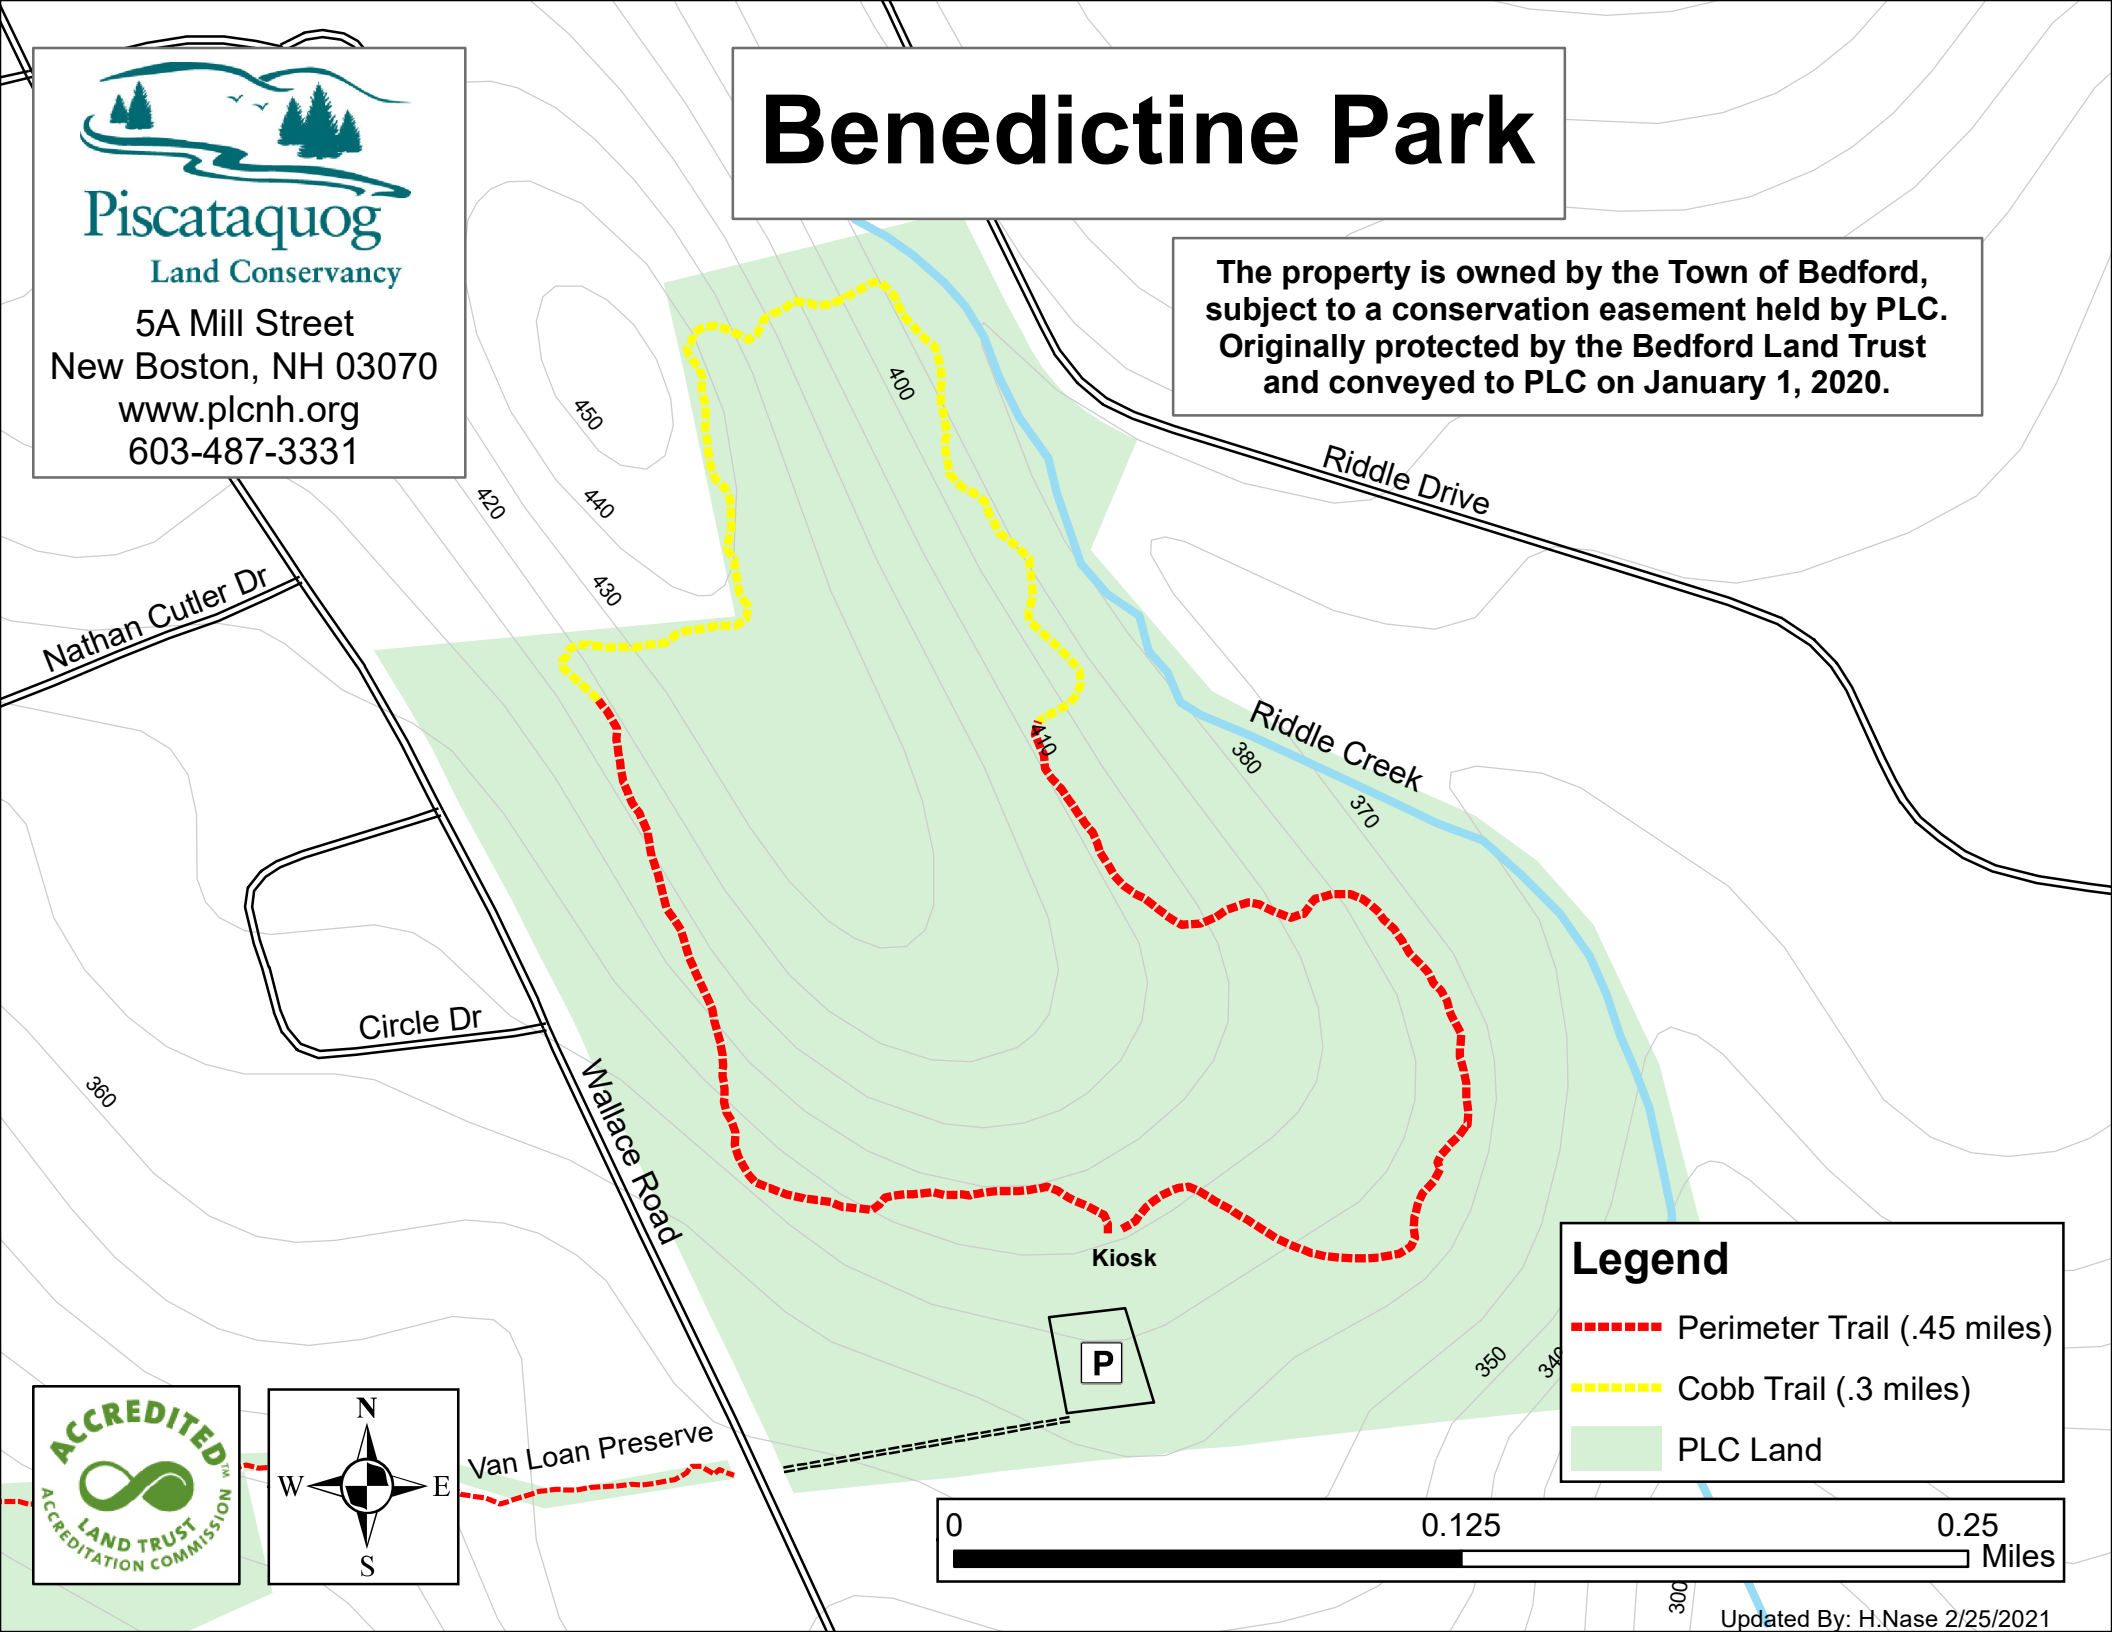

Piscataquog
Land Conservancy

5A Mill Street
New Boston, NH 03070
www.plcnh.org
603-487-3331

Benedictine Park

The property is owned by the Town of Bedford, subject to a conservation easement held by PLC. Originally protected by the Bedford Land Trust and conveyed to PLC on January 1, 2020.

Legend

- - - - - Perimeter Trail (.45 miles)
- - - - - Cobb Trail (.3 miles)
- PLC Land